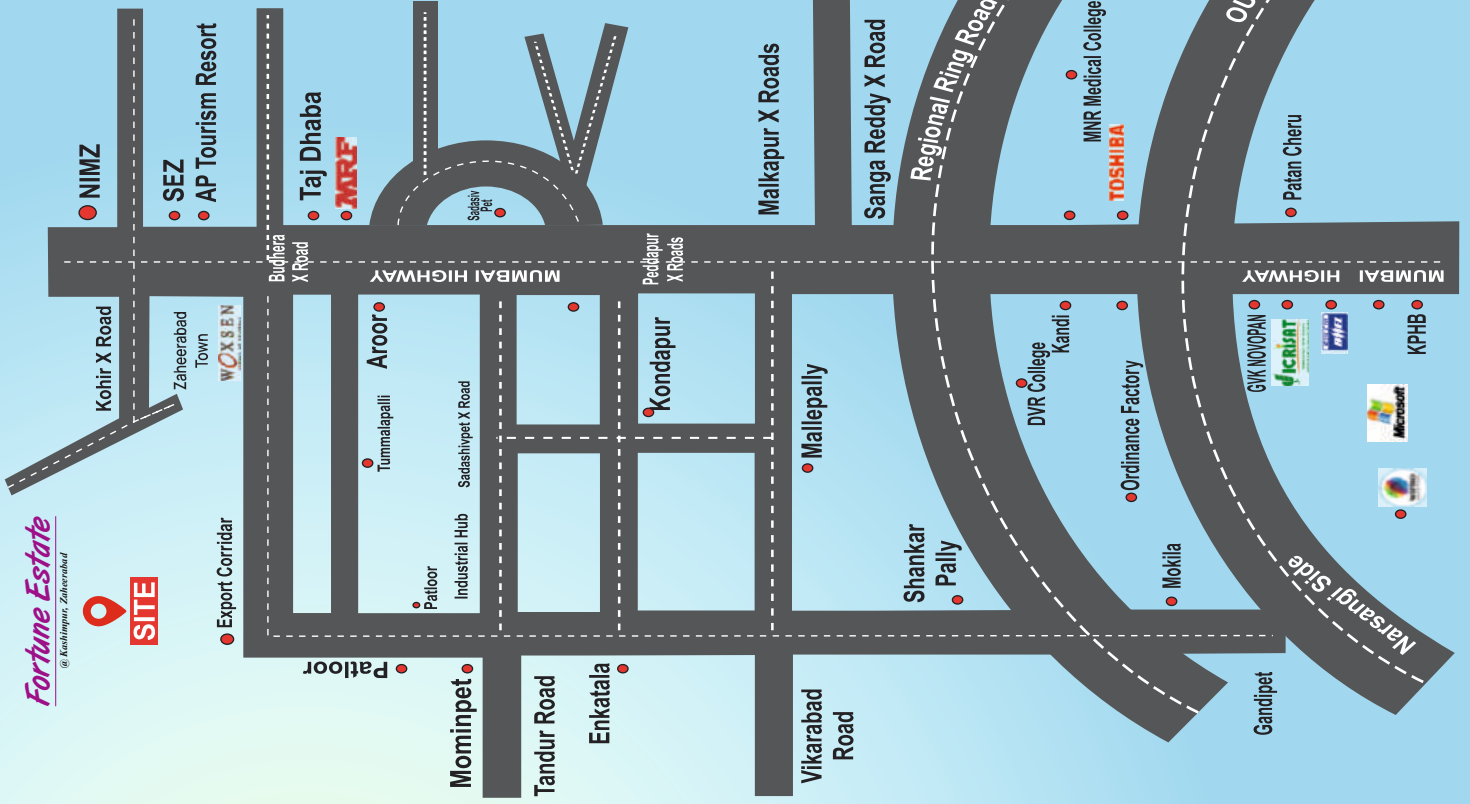

MRF PLANT

GITAM UNIVERSITY

ICRISAT

WOXSEN UNIVERSITY

VILLA PLOTS DESIGNED FOR YOU AND YOUR FAMILY

- Proposed DTCP / RERA Layout
- Project Designed as per Vastu
- Grand Entrance Arch
- Under Ground Drainage
- Children's Play Area and Parks
- Pollution Free Environment
- Rainwater Harvesting Pits
- Jogging Track
- Overhead Tank
- 60 & 40 Feet Blacktop Roads
- Electricity and Street Lighting
- Avenue Plantation
- 24/7 Security
- Water Supply

PROJECT HIGHLIGHTS

Scan for Site Location

Fortune Estate
@ Kashimpur, Zaheerabad

SITE

**VILLA PLOTS
DESIGNED
FOR YOU AND
YOUR FAMILY**

Fortune Estate

@ Kashimpur, Zaheerabad

**183 Sq. Yds
3BHK SIMPLEX VILLA**

ADDRESS STAMP